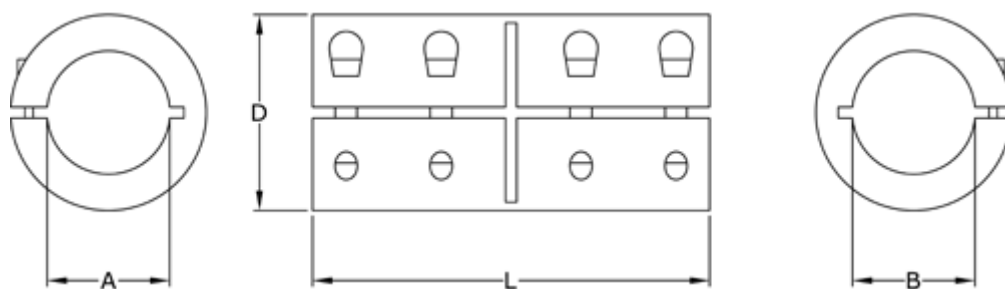

Data Sheet

Article number: 3323046502016

Description: Rigid coupling size 16 bore 16/16 mm
One piece clamp, stainless

Measures

A = 16
B = 16
D = 35
L = 50
Screw = M5x16